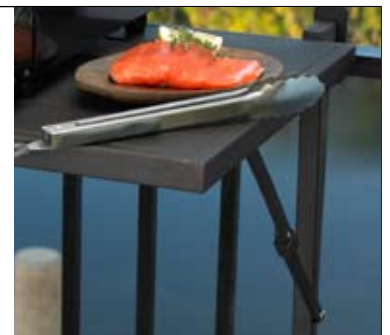

It's easy!

Hooks on to the railing of your deck.

Dimensions above are in inches. Reference dimensions only. We recommend measuring individual units at installation. Refer to installation manual for detailed specifications on installing this product.

12400 Portland Ave South • Suite 195 • Burnsville, MN 55337

Toll Free: 1-866-303-4028 • Fax: 952-358-7414

Sales@OutdoorGreatrooms.com • OutdoorGreatrooms.com