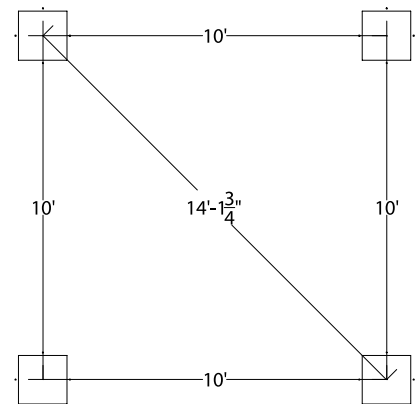

Dimensions above are in inches. Reference dimensions only. We recommend measuring individual units at installation. Refer to installation manual for detailed specifications on installing this product.

12400 Portland Ave South • Suite 195 • Burnsville, MN 55337

Toll Free: 1-866-303-4028 • Fax: 952-358-7414

Sales@OutdoorGreatrooms.com • OutdoorGreatrooms.com