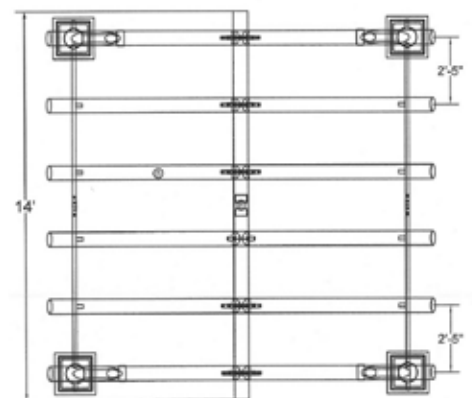

MONTANA PERGOLA

Rustic realistic wood design

This realistic looking wood fiberglass pergola is designed to look rustic and fits beautifully in the great outdoors. The style is reminiscent of the great lodges of the Adirondack Mountains. This beautifully-crafted structure can instantly transform your backyard into the place you always dreamed about—your own *Outdoor GreatRoom™*.

NOTE: Printing color may vary slightly from actual product.

Montana Pergola Features

- Comes ready to assemble with stainless steel hardware and ground mounting system
- 12' x 12' base
- Constructed of 100% maintenance-free fiberglass
- Unit can be painted
- Unit comes with 4 columns, support beams, and top beams.
- Realistic fiberglass wood and ledgestone finish and base
- 1 - year warranty

Montana Pergola Specifications

MODEL	HEIGHT	WIDTH	DEPTH	WEIGHT
MONTANA-K	117.625"	168"	168"	775 LBS
INSIDE BEAM-TO-BEAM		117"		
MIDDLE COLUMN-TO-MIDDLE COLUMN		145"	145"	

NOTE: Pergolas must be anchored to footings, deck or patio slab.

Dimensions above are in inches. Reference dimensions only. We recommend measuring individual units at installation. Refer to installation manual for detailed specifications on installing this product.