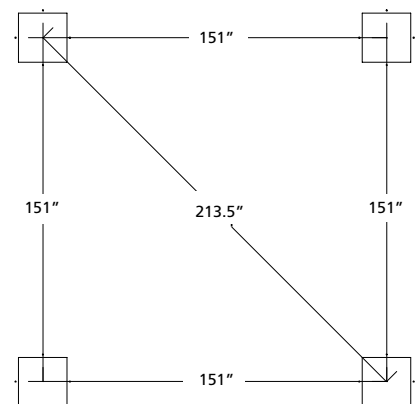

Pictured in Redwood.

NOTE: Printing color may vary slightly from actual product.

Sonoma 14 Pergola Features

- Premium Douglas Fir
- 14' x 14' design
- Precision cut and ready-to-assemble
- Optional 16-piece lattice shade roof
- Anchor System (required)
- Optional privacy wall
- Screen and roof lattice offer wind and sun protection
- Arched roof custom design
- Available in redwood, mocha or grey stain
- 1 year warranty on structure

Sonoma 14 Pergola Specifications

MODEL	HEIGHT	WIDTH	DEPTH	WEIGHT
SONOMA 14-R	112"	188"	188"	735 LBS

NOTE: Pergolas must be anchored to footings, deck or patio slab.

OPTIONS FOR SONOMA PERGOLA IN REDWOOD	MODEL
Lattice in Redwood (order 4 boxes)	SONOMA14-R-LATT
Wall Supports & Panels in Redwood (kit)	SONOMA14-R-WALL-K
Decorative Post Bases in Redwood Finish	POSTBASE-R

Options also available in mocha and grey.

Dimensions above are in inches. Reference dimensions only. We recommend measuring individual units at installation. Refer to installation manual for detailed specifications on installing this product.