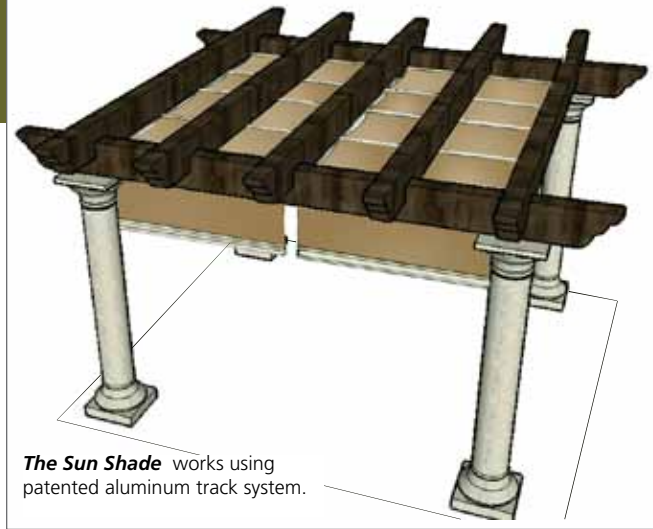

SUN SHADE™ SYSTEM

Add a great shade system to your pergola

Create a nice place to sit and relax out of the heavy rays of the sun. The Tuscany Sun Shade system is easy and light-weight to use. When the stars come out at night, you simply open it up and enjoy the beautiful night.

The Sun Shade works using patented aluminum track system.

Sun Shade Features

- Patented retractable system able to withstand heavy wind
- Easy-to-open system - Provides instant shade
- Aluminum rack frame is lightweight and durable
- UV-rated fabric help protects against the sun'd harsh rays.
- Sun Sade can be used on Tuscany, Cape Cod, Patio, Sierra and Montana Pergolas